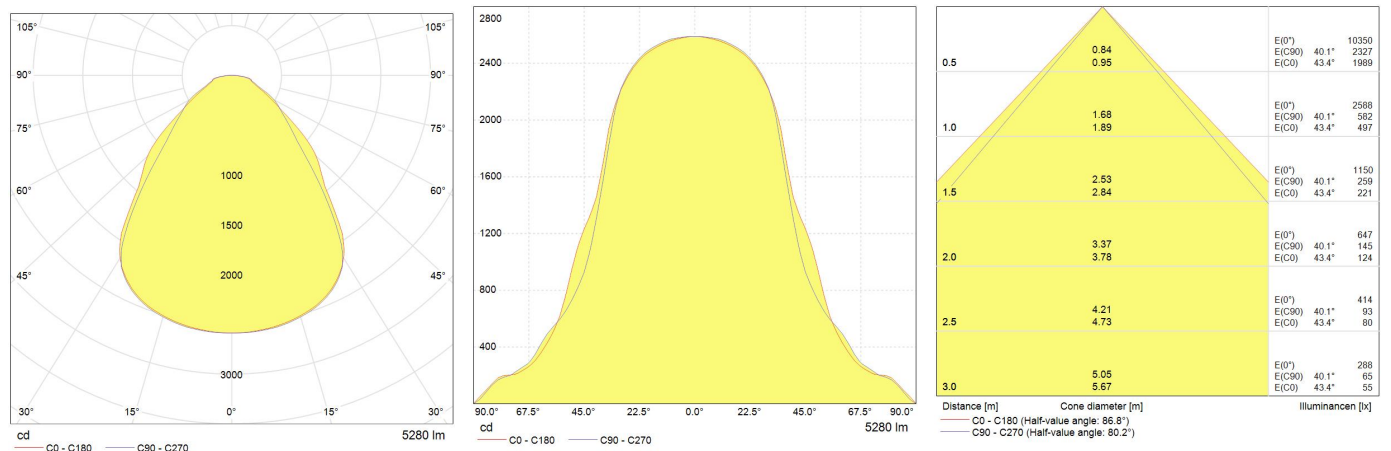

Logistic data

Box quantity	1
Shipment	Standard
Product status	Available

Light distribution

Downloads & Links

[Go to the catalog site (HTTP)](#)

[Datasheet (PDF)](#)

[Installation guide (PDF)](#)

[Images (HTTP)](#)

[DoC document (PDF)](#)

[Datasheet (FR) (PDF)](#)

[Photometry (using with Emergency Kit) (HTTP)](#)